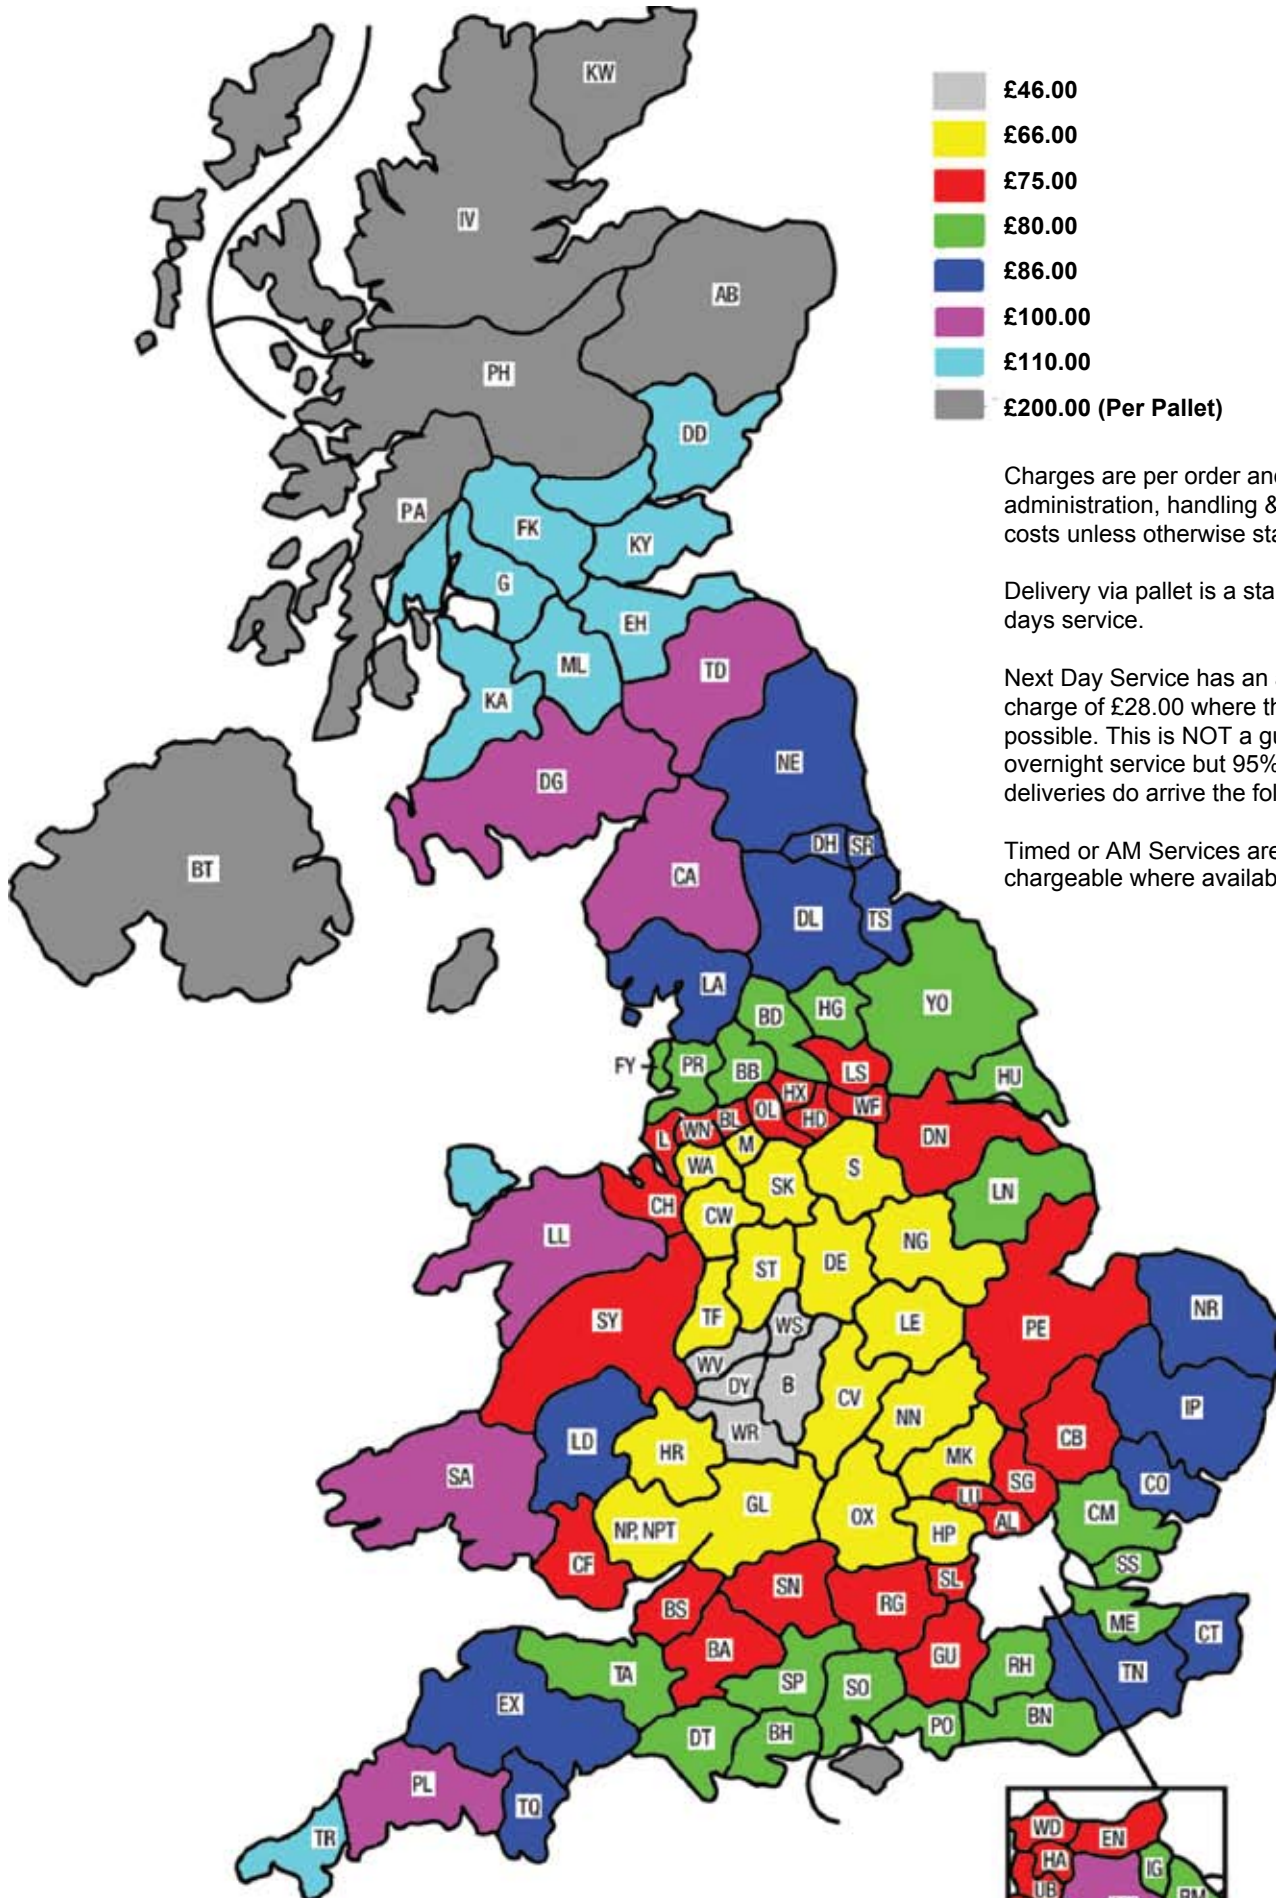

# DELIVERY PRICES FROM 1st JANUARY 2025

Charges are per order and include administration, handling & distribution costs unless otherwise stated.

Delivery via pallet is a standard 2-3 days service.

Next Day Service has an additional charge of £28.00 where the service is possible. This is NOT a guaranteed overnight service but 95% of deliveries do arrive the following day.

Timed or AM Services are both chargeable where available.

All deliveries are to a ground floor location during normal office hours. Pallet deliveries are tailgate only. Any delivery dates given are best estimates and we cannot be held responsible for any delays in delivery.